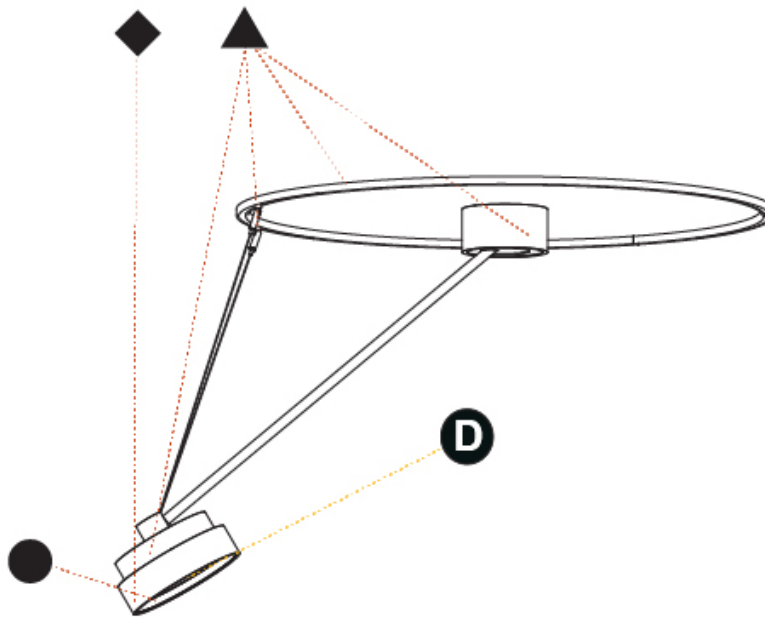

SIGN DIVA DANCER SUSPENSION

A30871-

PROJECT

TYPE

SPECIFIER

QUANTITY

DATE